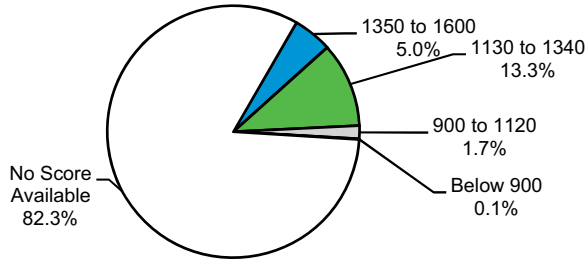

Average High School Rank Percentile of New Freshmen

ACT Scores of New Freshmen in Fall 2011

SAT Scores of New Freshmen in Fall 2011

The SAT scores shown on this page include the Math and Critical Reading (Verbal) sections only. The Writing section of the SAT, required by UW-Madison beginning with Fall 2006 freshmen, is not included in this chart.