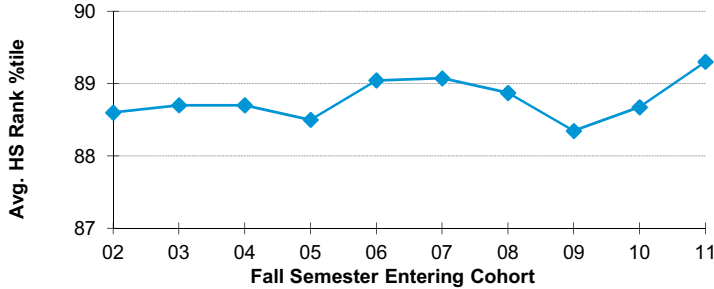

Average High School Rank Percentile of New Freshmen

ACT Scores of New Freshmen in Fall 2011

SAT Scores of New Freshmen in Fall 2011

The SAT scores shown on this page include the Math and Critical Reading (Verbal) sections only. The Writing section of the SAT, required by UW-Madison beginning with Fall 2006 freshmen, is not included in this chart.

Average Test Scores of New Freshmen

Fall Semester Entering Cohort