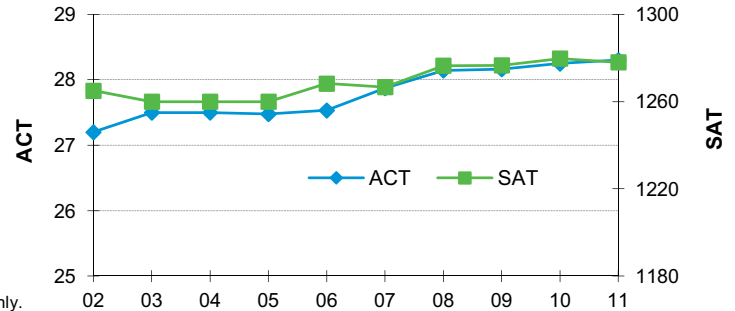

Average High School Rank Percentile of New Freshmen

ACT Scores of New Freshmen in Fall 2011

SAT Scores of New Freshmen in Fall 2011

The SAT scores shown on this page include the Math and Critical Reading (Verbal) sections only. The Writing section of the SAT, required by UW-Madison beginning with Fall 2006 freshmen, is not included in this chart.

Average Test Scores of New Freshmen

Fall Semester Entering Cohort