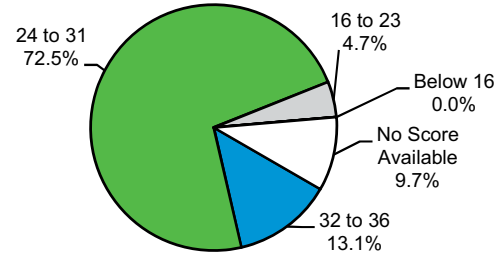

Average High School Rank Percentile of New Freshmen

ACT Scores of New Freshmen in Fall 2011

SAT Scores of New Freshmen in Fall 2011

The SAT scores shown on this page include the Math and Critical Reading (Verbal) sections only. The Writing section of the SAT, required by UW-Madison beginning with Fall 2006 freshmen, is not included in this chart.